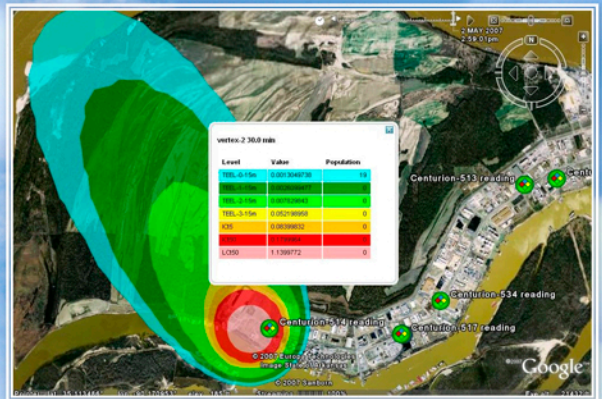

Port of Memphis

Fixed Chemical Detection

Plume Analysis

INFOD Rapid Data Sharing

Registry matches sensor data publishers and application subscribers (and consumers)

Shelby County Fusion Center

Conclusions

- Rapid data transport to and from critical threat areas
- Pre-packaged data formats that are useful to consumers
- Ease of data integration from multiple sources into one portal
- GIS display of collective understanding
- Fully 'distilled' current 'threat-condition' information
- Seamless interface to secure data