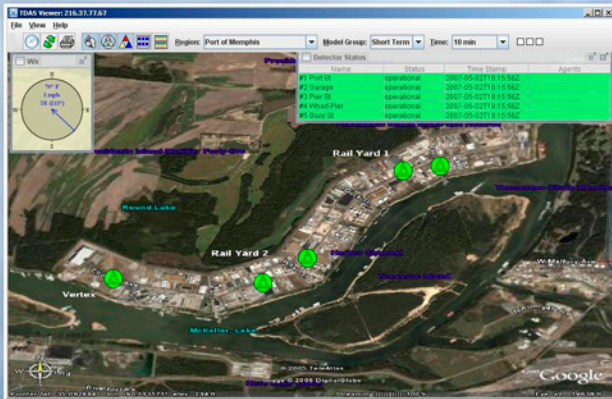

Port of Memphis

Fixed Chemical Detection

Plume Analysis

INFOD Rapid Data Sharing

Registry matches sensor data publishers and application subscribers (and consumers)

Shelby County Fusion Center

Conclusions

- Rapid data transport to and from critical threat areas
- Pre-packaged data formats that are useful to consumers
- Ease of data integration from multiple sources into one portal
- GIS display of collective understanding
- Fully 'distilled' current 'threat-condition' information
- Seamless interface to secure data